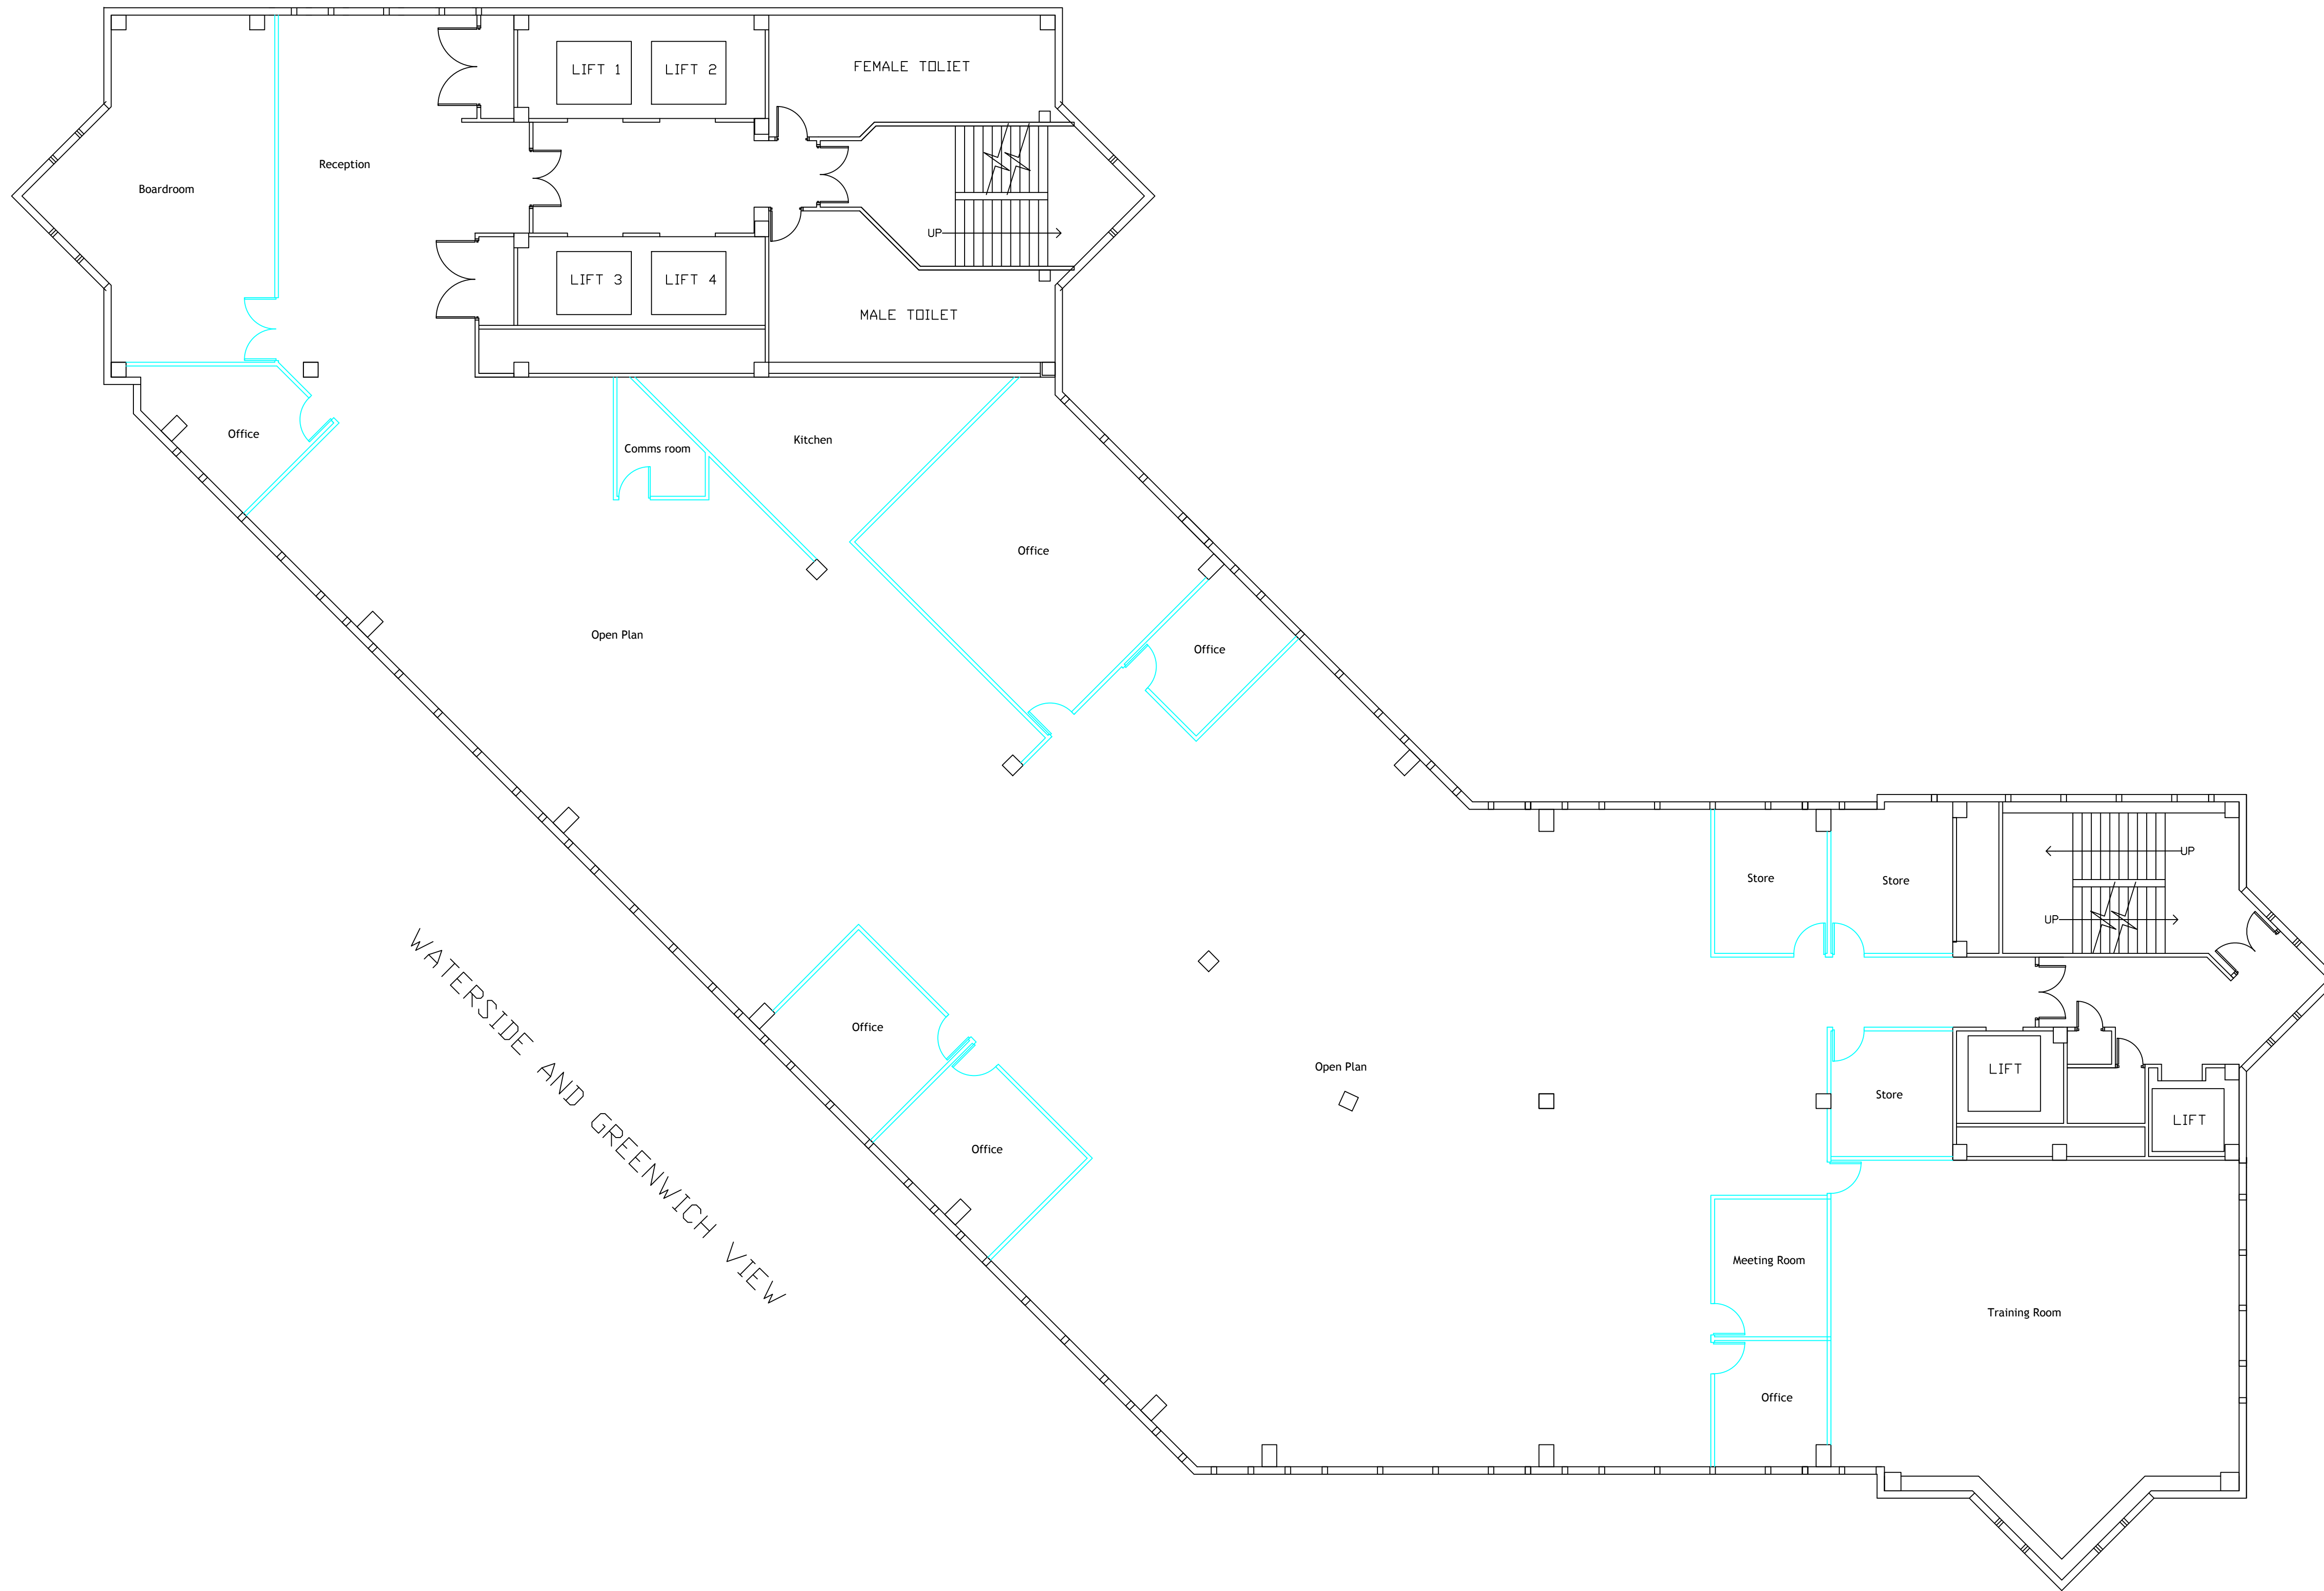

Key

2Scale ltd

6, Kinfauns Road London SW2 3JL
Tel : 07903 198764
email : lisa.couse@2scale.co.uk
www.2scale.co.uk

Client

Ogden Group

Project

**City Reach, 5 Greenwich View
Place
London E14**

Title

Fifth Floor

Scale

1:100

Date

@A1 28.06.15

Drawn By

LJC

Checked By

Project No

0429

Dwg. No

505

Rev.

A