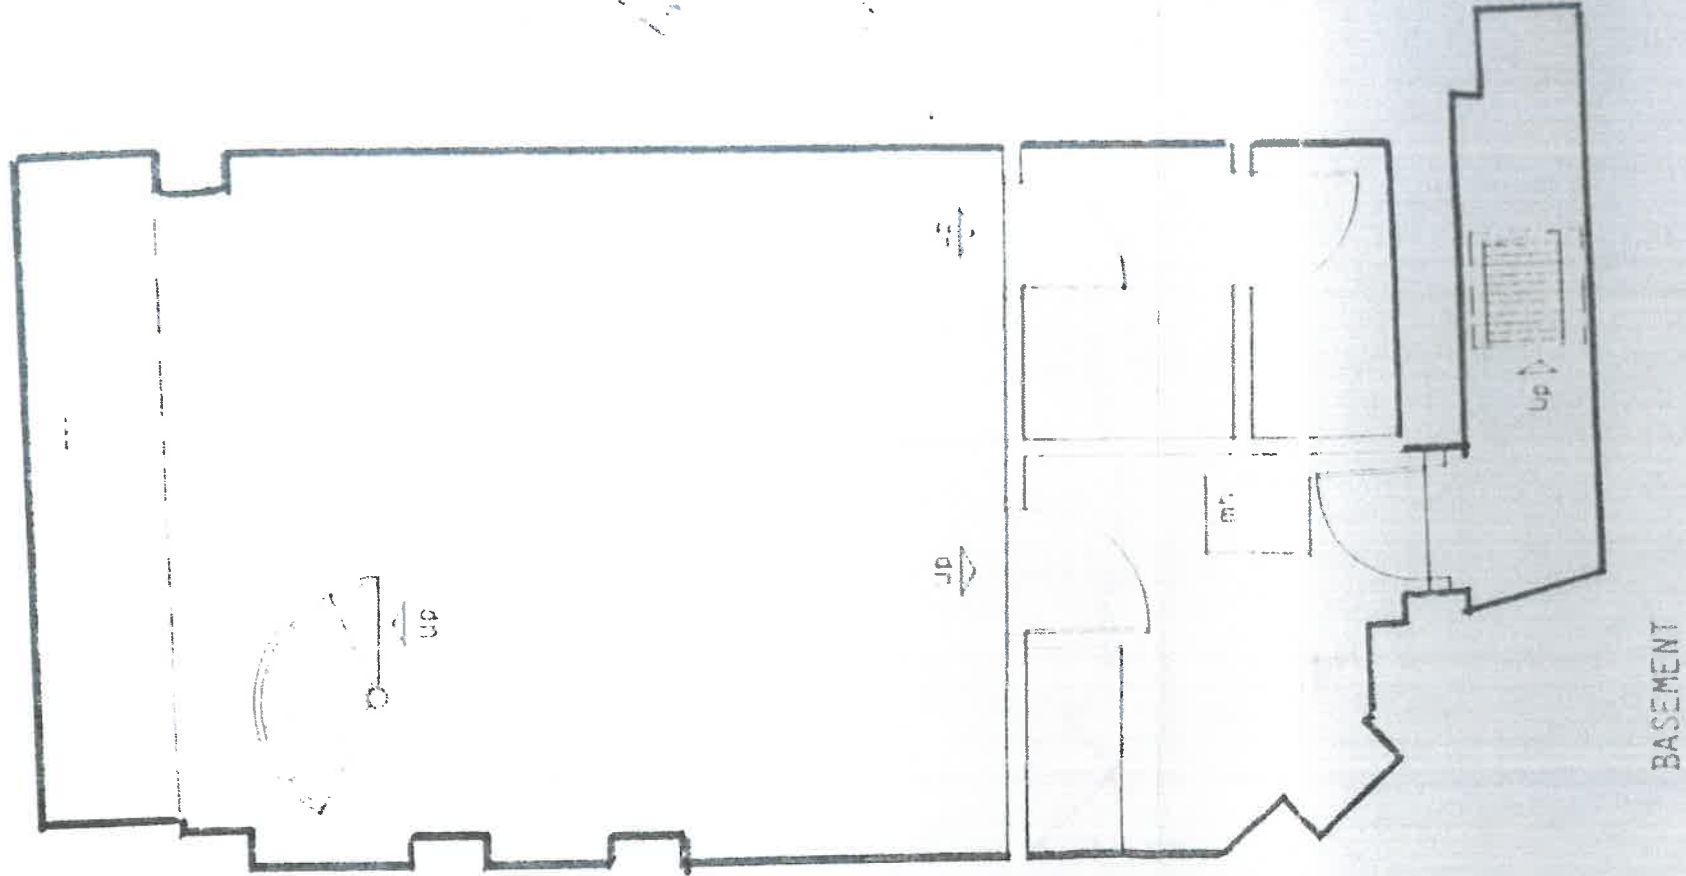

2 ALBERT STREET

LONDON W.1
SCALE: 1:15

PLANS BY
"PLANET"
24th 1950

s official copy is incomplete without the preceding notes page.