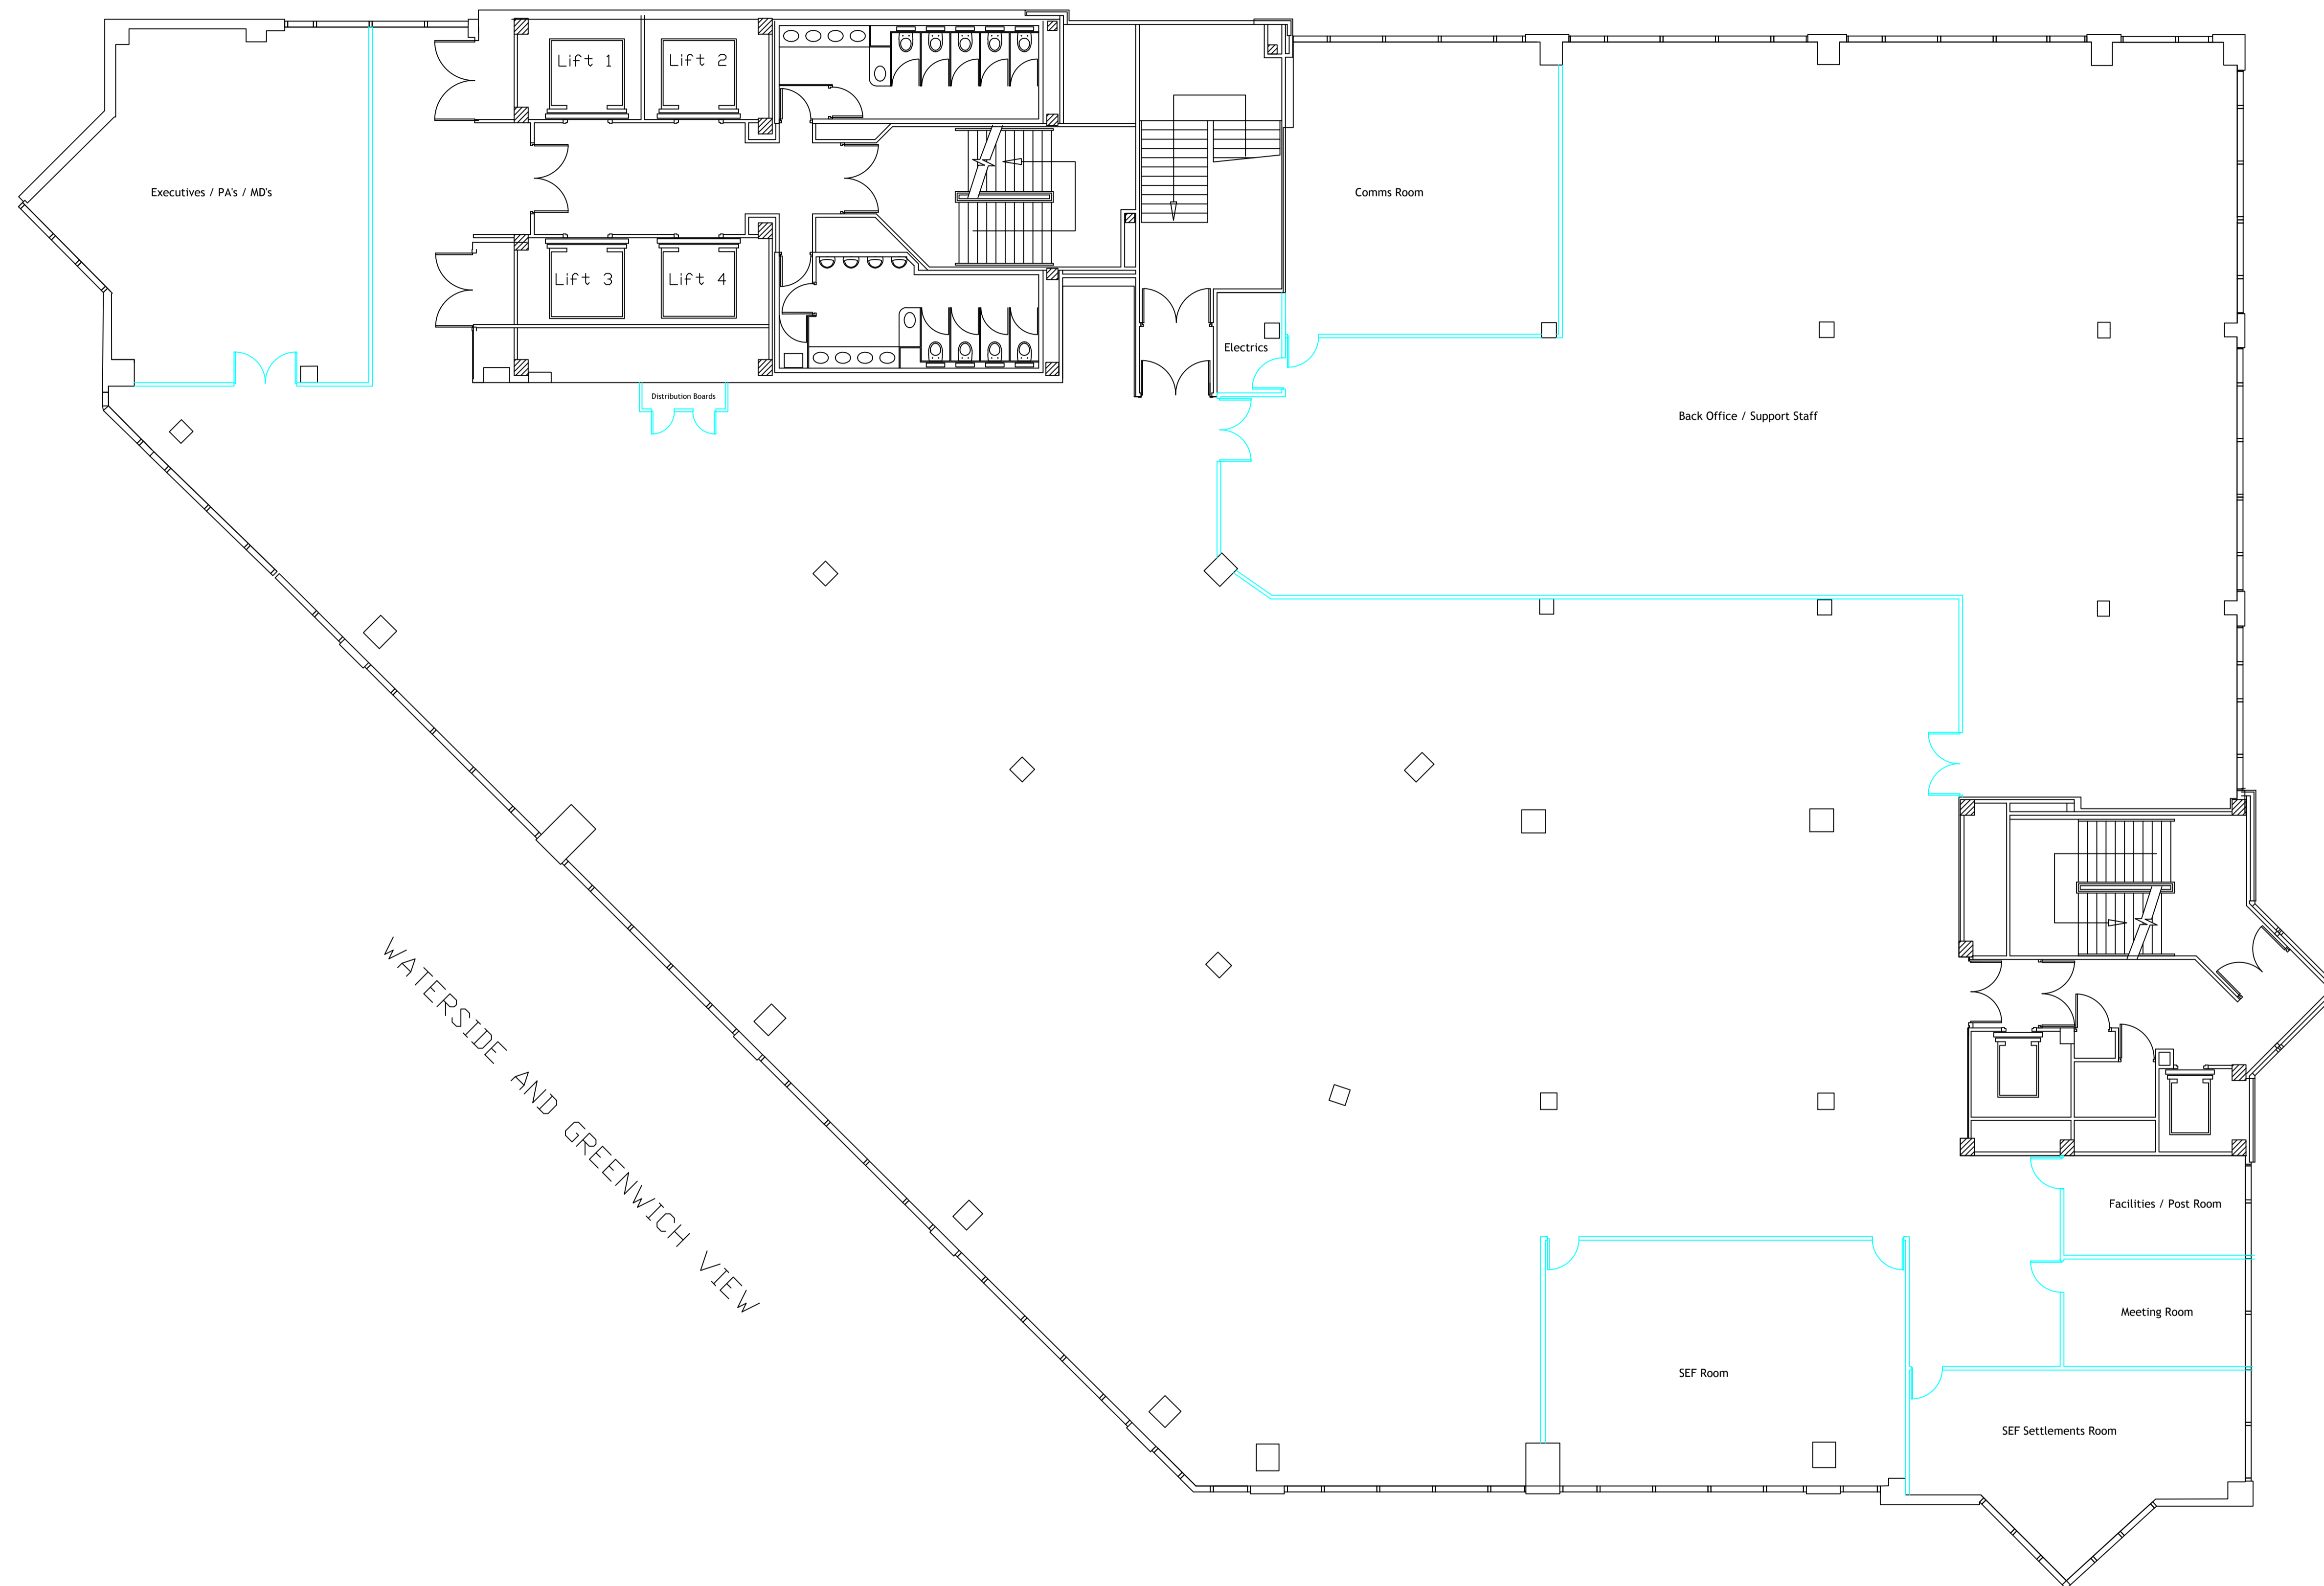

Key

2Scale Ltd

6, Kinfauns Road London SW2 3JL
Tel : 07903 198764
email : lisa.couse@2scale.co.uk
www.2scale.co.uk

Client
Ogden Group

Project
**City Reach, 5 Greenwich View Place
London E14**

Title
Second Floor

Scale Date
1:100 @AI 07.06.15

Drawn By Checked By
LJC

Project No Dwg. No Rev.
0429 202