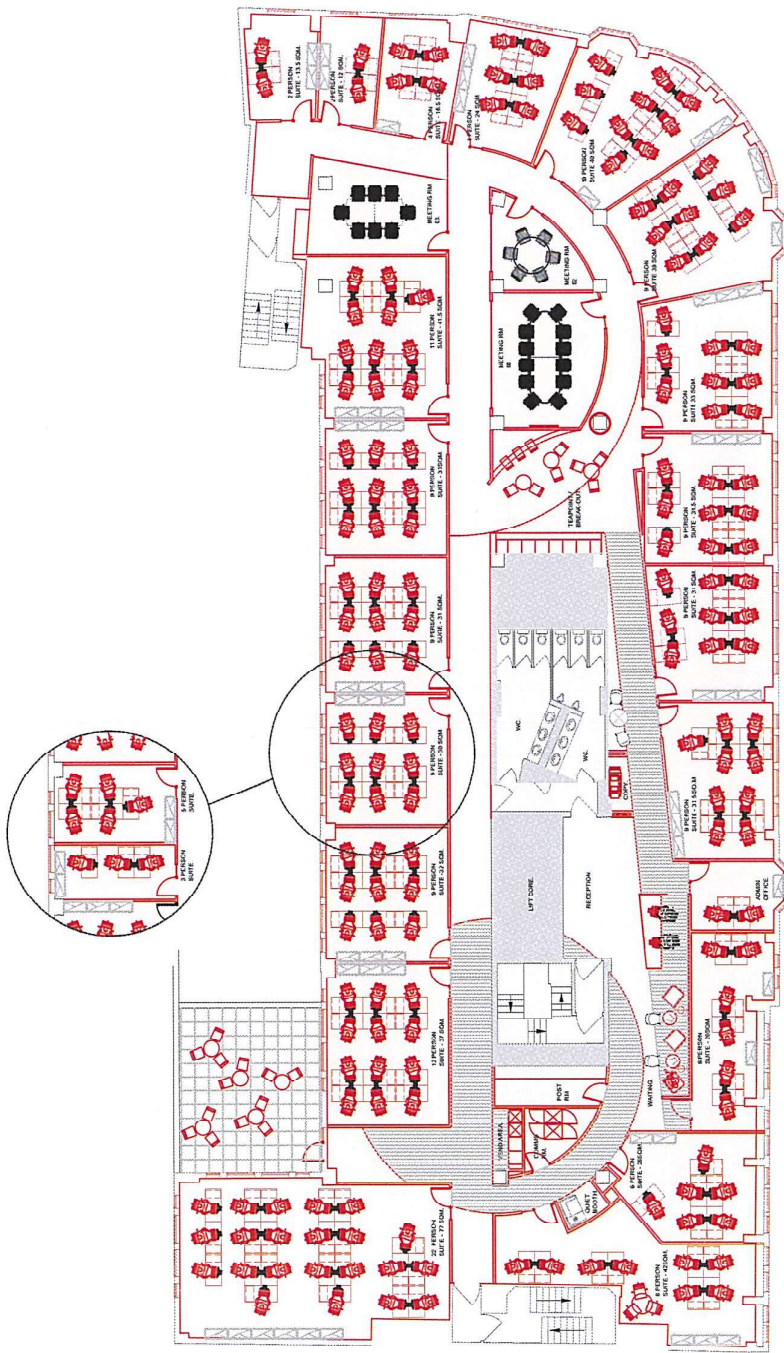

DATE	DESCRIPTION

FOR COMMENT

PPC (London) Limited
Second Floor, 14 Red Lion Square
London WC1R 4CH
T: 020 7625 2550

Project	5 Old Bailey London
Issue	First Floor Plan Indicative Layout
Date	Feb 2016
Scale	1:100 @ A1
Author	SK
Checker	1001
Approver	A

FIRST FLOOR PLAN - INDICATIVE LAYOUT.
1:100 @ A2

SUITE OCCUPATION LEGEND	
2 PERSON SUITE -	2NO.
4 PERSON SUITE -	1NO.
6 PERSON SUITE -	3NO.
8 PERSON SUITE -	4NO.
10 PERSON SUITE -	2NO.
11 PERSON SUITE -	1NO.
12 PERSON SUITE -	1NO.
22 PERSON SUITE -	1NO.
TOTAL WORKSTATION -	179NO.
TOTAL NUA -	6451.50QM (6,948.29 SQFT)